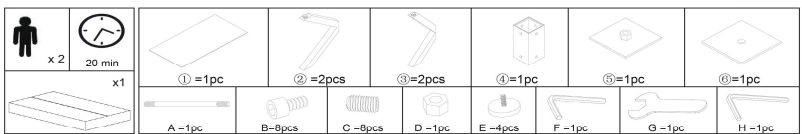

legs material	Steel
legs finishing	Matt painting
feet protection (yes/no)	Yes
adjustable feet (yes/no)	Yes

RAL Specifications	RAL EFFECT (E2): RAL 790-4 // RAL CLASSIC (K5): RAL 9004
size and shape variation (yes/no)	No
color variation (yes/no)	No
other details	

general warnings	Do not place near direct sources of heat. Keep away from direct solar light. Do not use abrasive products like acetones, bleaches, solvents, etc.

specific use and care instructions	Clean with a damp cloth and dry rapidly

years of guarantee made according to	2

good to know	Legs form a rectangle of 122 x 80 cm. Tube shape: 7 x 7 cm

assembly

assembly required (yes/no)	Yes
difficulty of assembly (hard/medium/easy)	Easy
assembly time (min)	20
people required	2
assembly suggestions	Assemble the legs first and then screw the top

assembly instructions

ARYA / ARGO