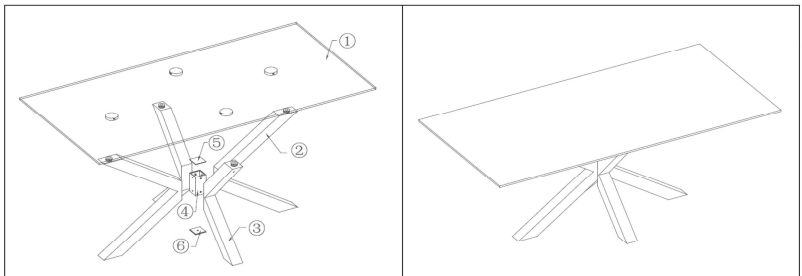

legs material	Steel
legs finishing	Matt painting
feet protection (yes/no)	Yes
adjustable feet (yes/no)	Yes

RAL Specifications	RAL EFFECT (E2): RAL 790-4 // RAL CLASSIC (K5): RAL 9004
size and shape variation (yes/no)	No
color variation (yes/no)	No
other details	

general warnings	Do not place near direct sources of heat. Keep away from direct solar light. Do not use abrasive products like acetones, bleaches, solvents, etc.

specific use and care instructions	Clean with a damp cloth and dry rapidly

years of guarantee made according to	2

good to know	Legs form a rectangle of 122 x 80 cm. Tube shape: 7 x 7 cm

assembly

assembly required (yes/no)	Yes
difficulty of assembly (hard/medium/easy)	Easy
assembly time (min)	20
people required	2
assembly suggestions	Assemble the legs first and then screw the top

assembly instructions

ARYA / ARGO